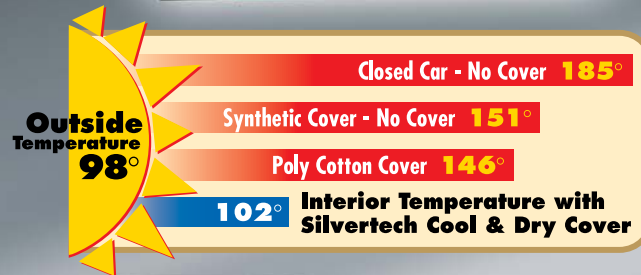

SILVERTECH™

CAR COVER

- Special reflective fabric keeps interior cooler; protects your car from harmful pollution, UV rays
- Water repellent, yet breathable for extremely wet or snowy climates
- Double stitched seams for maximum strength
- Fabric naturally resists rot and mildew
- Driver side zipper allows easy access to interior without removing cover
- Integrated mirror pockets for a more custom fit
- Speed-Lok™ System for theft deterrence and easy installation
- Handy storage bag included

Cool
and Dry

COVERITE
INDUSTRIES, INC.®

COVERITE INDUSTRIES, INC.
5467 Brooks Street
Montclair, CA 91763

Tel: (888) 688-7889
E-mail: Coverite@CoveriteUSA.com

Size	Description	Part No.
A	Fits cars up to 13'4" (406 cm)	10301
B	Fits cars 13'5" to 14'2" (407-432 cm)	10302
C	Fits cars 14'3" to 15' (433-457 cm)	10303
D	Fits cars 15'1" to 16' (458-488 cm)	10304
E	Fits cars 16'1" to 17'6" (489-533 cm)	10305
F	Fits cars 17'7" to 18'9" (534-572 cm)	10306

Sizes are also available to fit Truck, Van and SUV's. Please check the "Coverite Application Guide" for further details.